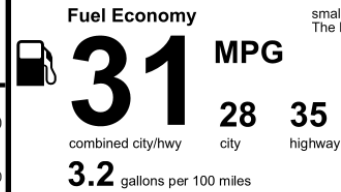

EXTERIOR

19" Alloy Wheels
Temporary Spare Tire
Intelligent Auto Headlights
LED Low & High Beam Headlights
LED Daytime Running Lights
LED Tail Lamps
Dual Power Heated Outside Mirrors with Reverse Tilt-down Feature
Panoramic Moonroof
Roof Rails

+See your Dealer for terms, conditions and limitations
++Optional Equipment Replaces Standard Where Applicable
+++Federal/State/Local laws may apply. Review before using

Manufacturer's Suggested Retail Base Price:	$38,990.00
Options Included by Manufacturer	
Platinum Premium Package	990.00
Hands-free Power Liftgate++	
Heated Rear Seats	
Head-up Display	
Tri-zone Automatic Temperature Control++	
Technology Package	3,200.00
ProPILOT Assist 2.1++	
3D Enhanced Intelligent Around View® Monitor++	
Invisible Hood View	
Front Wide View	
Rain Sensing Wipers	
Driver Attention and Distraction Warning	
Two-Tone w/ Premium Paint	1,000.00
Chrome Rear Bumper Protector	190.00
Floor Mats, 2-piece Cargo Area Protector	465.00
Seatback Protector, and First Aid Kit	
Retractable Cargo Cover	205.00
Splash Guards (Set of 4-Black)	260.00
Illuminated Kickplates	420.00
DESTINATION CHARGES	1,495.00
Total*	$47,215.00

Warranty Booklet & owner publications available @ <https://www.nissanusa.com/owners/manuals-guides.html> or call 1-800-NISSAN-1

EPA DOT Fuel Economy and Environment

Gasoline Vehicle

small SUVs range from 14 to 125 MPG. The best vehicle rates 146 MPGe.

You save $500
in fuel costs over 5 years compared to the average new vehicle.

Annual fuel cost $1,600

Fuel Economy & Greenhouse Gas Rating (tailpipe only) **Smog Rating** (tailpipe only)